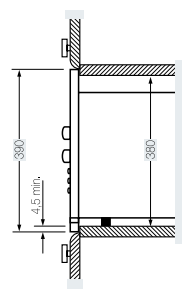

# Technical microwaves & coffee machine

Model Number	5H-570X	MW4245GEX
<b>Functions</b>		
Microwave	•	•
Grill	Fold down grill	Quartz
Auto defrost by type & weight	•	•
Auto cooking by type & weight	•	•
Split level cooking	•	•
<b>Performance</b>		
Microwave power	1000W	900W
Grill power	1750W	1250W
Microwave power levels	10	5
<b>Features &amp; Controls</b>		
Electronic controls	Retractable	Rotary & push button
Interior light	•	•
Electronic clock	•	•
60 minute time display	•	•
Programmable timer	•	•
Turn table with stop function	•	•
Diamond microwave diffuser	•	•
<b>Safety</b>		
Double locking safety system	•	•
Child lock	•	•
<b>Equipment &amp; Accessories</b>		
Grill rack	•	•
Glass plate	•	•
Integrated framing kit	Fully built-in	•
<b>Dimensions</b>		
Built-in H/W/D (mm)	450/560/550	390/560/450
Overall H/W/D (mm)	456/593/575	390/592/463
Internal oven H/W/D (mm)	226/420/410	210/350/352
Volume (litres)	35	24
Packed H/W/D (mm)	552/660/705	475/656/505
Net weight (kg)	39	26
Gross weight (kg)	43	30
<b>Electrical Connection</b>		
Total connected load (kW)	3.4	2.75
Connection	220-240V/50Hz	220-240V/50Hz
Fuse rating (Amp)	16	13

• MW4245GEX

• 2MQC-A10X

Model Number	2MQC-A10X
<b>Functions</b>	
Electronic controls	•
Coffee grinder	•
Frothing nozzle	•
Temperature selector	•
Digital display	•
Low water indicator	•
Low coffee indicator	•
Automatic lighting	•
Removable water tank	•
Stand-by function	•
<b>Functions</b>	
Small coffee	•
Medium coffee	•
Large coffee	•
Hot water (tea)	•
Steam	•
1 or 2 cup selection	•
Capuccino	•
<b>Performance</b>	
Tank pressure	15 bars
Tank power	48 Watts
Water heater	1000 Watts
Steam generator	1000 Watts
Heat up time	1 mins 40 secs
<b>Dimensions</b>	
Built-in H/W/D (mm)	450/560/550
Overall H/W/D (mm)	455/595/381
Water container capacity	1.7 litres
Coffee container capacity	300g
Packed H/W/D (mm)	540/650/500
Net weight (kg)	23
Gross weight (kg)	27.6
<b>Electrical Connection</b>	
Total connected load (kW)	1.35
Connection	220-240V/50Hz
Fuse rating (Amp)	10