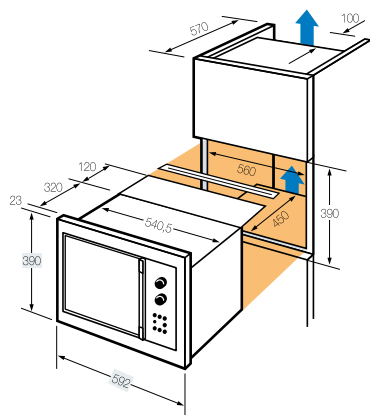

# Technical microwaves & coffee machine

Model Number	5H-570X	MW4245GEX
<b>Functions</b>		
Microwave	•	•
Grill	Fold down grill	Quartz
Auto defrost by type & weight	•	•
Auto cooking by type & weight	•	•
Split level cooking	•	•
<b>Performance</b>		
Microwave power	1000W	900W
Grill power	1750W	1250W
Microwave power levels	10	5
<b>Features &amp; Controls</b>		
Electronic controls	Retractable	Rotary & push button
Interior light	•	•
Electronic clock	•	•
60 minute time display	•	•
Programmable timer	•	•
Turn table with stop function	•	•
Diamond microwave diffuser	•	•
<b>Safety</b>		
Double locking safety system	•	•
Child lock	•	•
<b>Equipment &amp; Accessories</b>		
Grill rack	•	•
Glass plate	•	•
Integrated framing kit	Fully built-in	•
<b>Dimensions</b>		
Built-in H/W/D (mm)	450/560/550	390/560/450
Overall H/W/D (mm)	456/593/575	390/592/463
Internal oven H/W/D (mm)	226/420/410	210/350/352
Volume (litres)	35	24
Packed H/W/D (mm)	552/660/705	475/656/505
Net weight (kg)	39	26
Gross weight (kg)	43	30
<b>Electrical Connection</b>		
Total connected load (kW)	3.4	2.75
Connection	220-240V/50Hz	220-240V/50Hz
Fuse rating (Amp)	16	13

• MW4245GEX

• 2MQC-A10X

Model Number	2MQC-A10X
<b>Functions</b>	
Electronic controls	•
Coffee grinder	•
Frothing nozzle	•
Temperature selector	•
Digital display	•
Low water indicator	•
Low coffee indicator	•
Automatic lighting	•
Removable water tank	•
Stand-by function	•
<b>Functions</b>	
Small coffee	•
Medium coffee	•
Large coffee	•
Hot water (tea)	•
Steam	•
1 or 2 cup selection	•
Capuccino	•
<b>Performance</b>	
Tank pressure	15 bars
Tank power	48 Watts
Water heater	1000 Watts
Steam generator	1000 Watts
Heat up time	1 mins 40 secs
<b>Dimensions</b>	
Built-in H/W/D (mm)	450/560/550
Overall H/W/D (mm)	455/595/381
Water container capacity	1.7 litres
Coffee container capacity	300g
Packed H/W/D (mm)	540/650/500
Net weight (kg)	23
Gross weight (kg)	27.6
<b>Electrical Connection</b>	
Total connected load (kW)	1.35
Connection	220-240V/50Hz
Fuse rating (Amp)	10